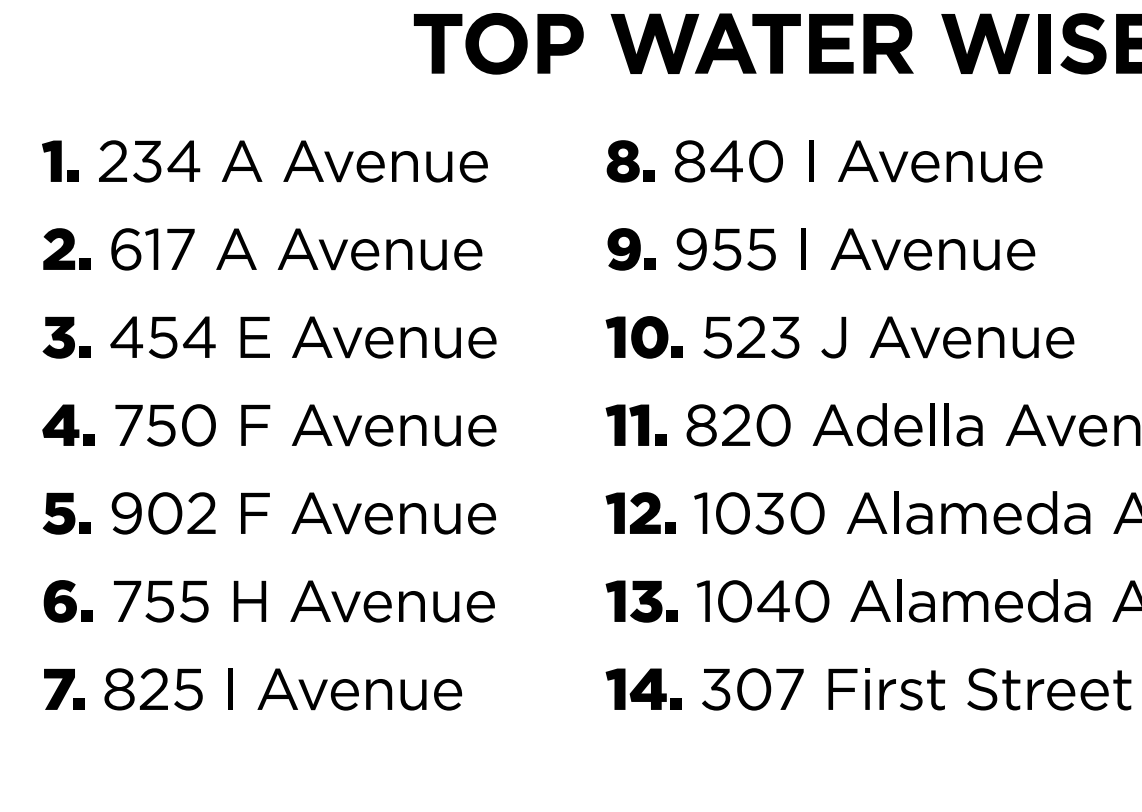

2022 EMERALD KEEPERS WATER WISE HOME FRONTS

TOP WATER WISE HOME FRONTS

- | | | |
|-----------------|-------------------------|--------------------------|
| 1. 234 A Avenue | 8. 840 I Avenue | 15. 627 Margarita Avenue |
| 2. 617 A Avenue | 9. 955 I Avenue | 16. 920 Pomona Avenue |
| 3. 454 E Avenue | 10. 523 J Avenue | 17. 417 Sixth Street |
| 4. 750 F Avenue | 11. 820 Adella Avenue | 18. 1224 Sixth Street |
| 5. 902 F Avenue | 12. 1030 Alameda Avenue | 19. 30 Spinnaker Way |
| 6. 755 H Avenue | 13. 1040 Alameda Avenue | 20. 33 Spinnaker Way |
| 7. 825 I Avenue | 14. 307 First Street | |